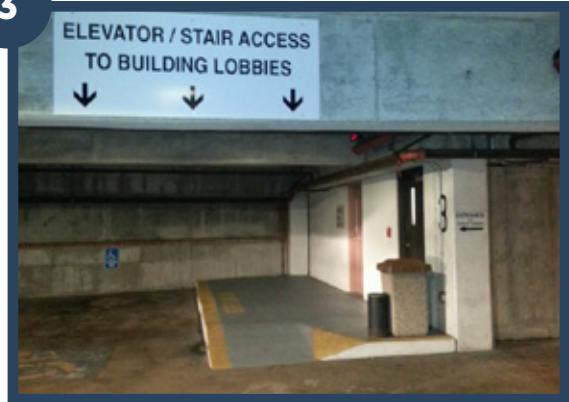

Parking Garage Directions

Where to Park in the Regions Centre Garage at

 [8182 Maryland Ave., Suite 500 | St. Louis, MO 63105](#)

1

Take the descending drive (as shown in photo) off of Maryland Avenue into the Regions Centre parking garage.

2

Proceed ahead and print a parking ticket (bring the ticket to our office for validation).

Take an immediate left, where there are six Buckingham parking spots marked with green signs.

3

Upon exiting your vehicle, proceed to the west end of the garage toward the white signage that is marked **Elevator/ Stair Access to Building Lobbies**.

Get on garage elevator 3 and press the "L" button for the Merrill Lynch lobby.

Go right out of the elevator. Follow the arrows that lead you up the stairs and around the corner to the Regions Centre lobby.