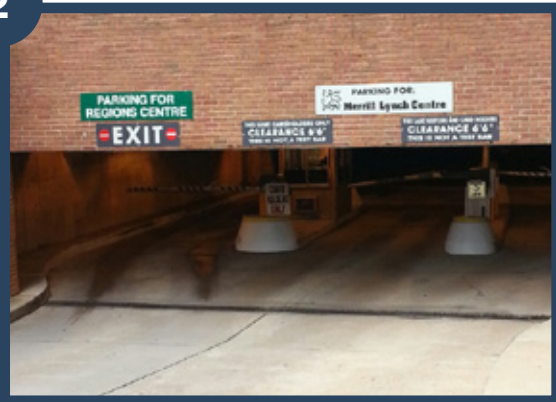

Parking Garage Directions

Where to Park in the Regions Centre Garage at

 [8182 Maryland Ave., Suite 500 | St. Louis, MO 63105](#)

1

Take the descending drive (as shown in photo) off of Maryland Avenue into the Regions Centre parking garage.

2

Proceed ahead and print a parking ticket (bring the ticket to our office for validation).

Take an immediate left, where there are six Buckingham parking spots marked with green signs.

3

Upon exiting your vehicle, proceed to the west end of the garage toward the white signage that is marked **Elevator/ Stair Access to Building Lobbies**.

Get on garage elevator 3 and press the "L" button for the Merrill Lynch lobby.

Go right out of the elevator. Follow the arrows that lead you up the stairs and around the corner to the Regions Centre lobby.