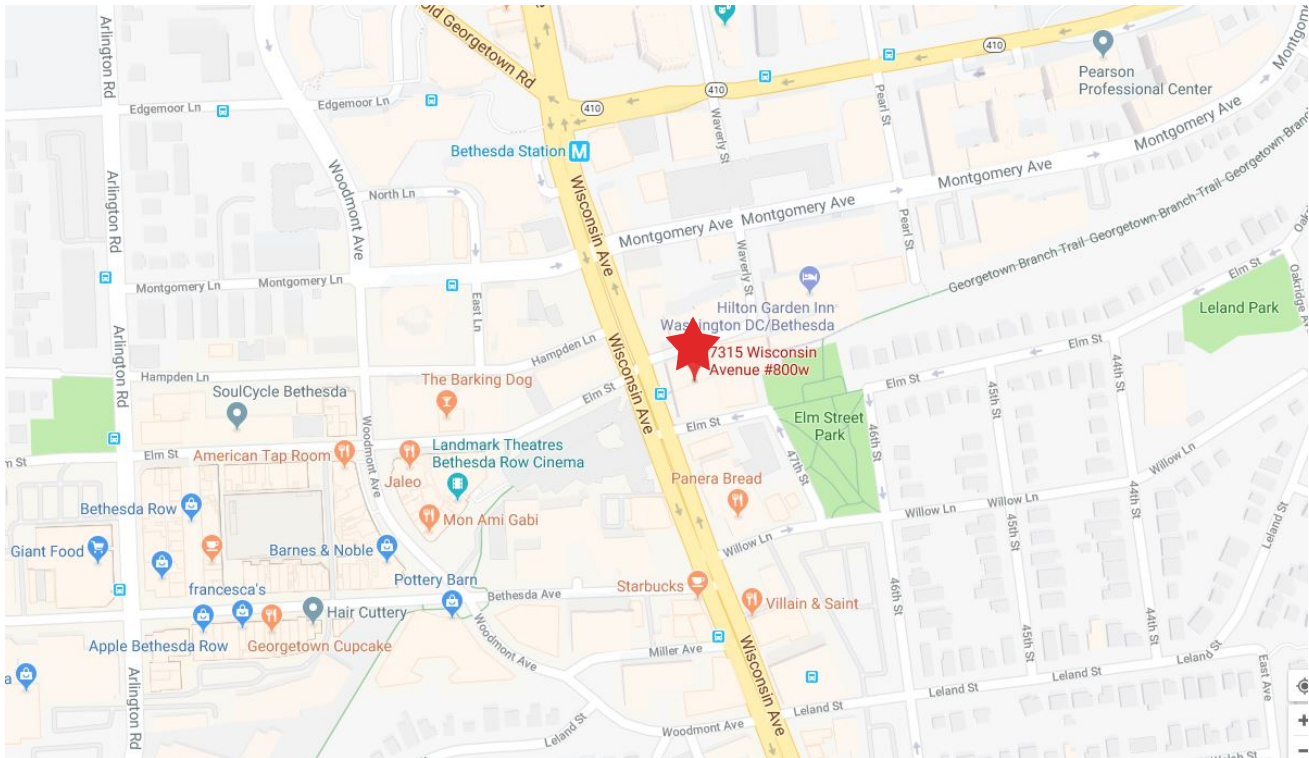

Directions to Buckingham Strategic Wealth

7315 Wisconsin Ave.
Suite 800W
Bethesda, MD 20814
301-576-4472

Via Washington Metro

Take the Red Line to Bethesda Station.

Exit the station and cross to the east side of Wisconsin Avenue.

Walk two and a half blocks south, the entrance to our building is between Fidelity and Ruth's Chris.

From Downtown Washington

Head northwest on Massachusetts Ave (0.4 mi)

Use any lane to turn slightly right onto Dupont Circle NW (0.1 mi) Dupont Circle turns slightly right and becomes Massachusetts Ave NW (0.4 mi)

At the traffic circle, take the 1st exit and stay on Massachusetts Ave NW (1.7 mi)

Turn right onto Wisconsin Ave (3.9 mi)

The destination will be on your right. Look for signs for Ruth's Chris Steak House.

Parking

Parking is located on Elm Street, or there is a lot behind the Women's Market (use Willow Ln.)