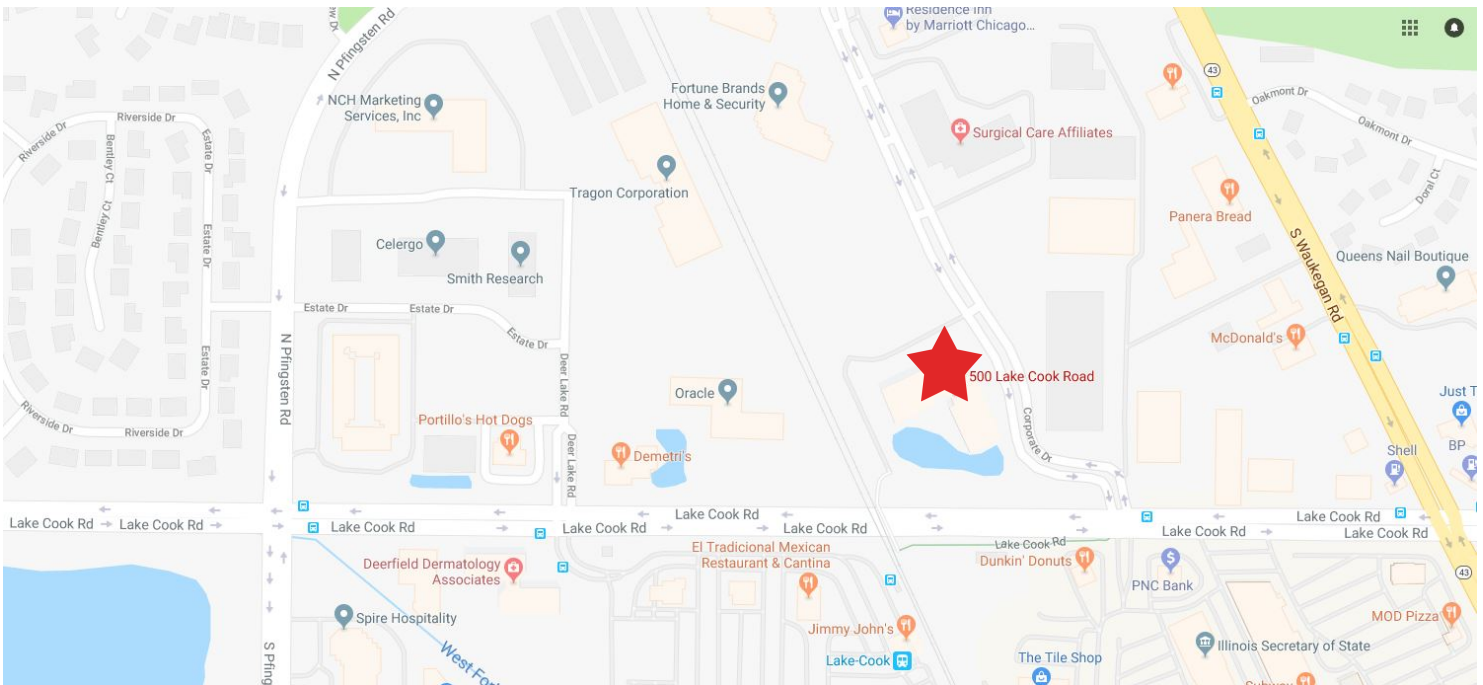

Directions to Buckingham Strategic Wealth

500 Lake Cook Road, Suite 205
Deerfield, IL 60015
888-282-9910

From Downtown Chicago

Head west on E. Congress Parkway (0.5 mi).
Continue onto I-290 W (0.03 mi).
Use the right two lanes to merge onto I-90 W / I-94 W (8.4 mi).
Keep right at the fork to continue on I-94 W, following signs for Milwaukee / Interstate 94 W / Edens Expressway (13.5 mi).
Continue onto US-41 N (0.7 mi).
Take the Lake Cook Road exit (0.2 mi).
Turn right onto Corporate Drive (0.2).

Parking

A free parking lot is located in front of the building.