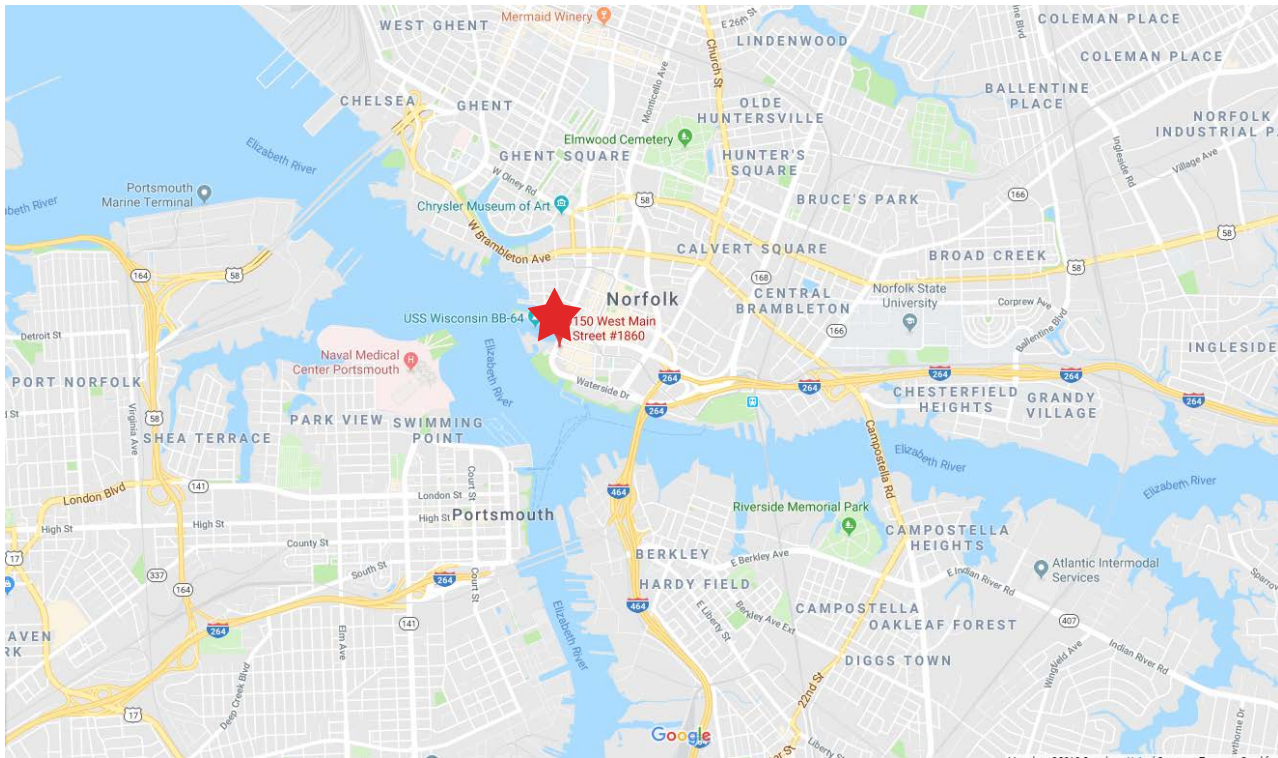

Directions to Buckingham Strategic Wealth

150 W. Main Street
Suite 1860
Norfolk, VA 23510
757-533-4150

From Virginia Beach

Take I-264 W/Norfolk Virginia Beach Expy/Virginia Beach Expy.
Use the left two lanes to take exit 9 to merge onto Waterside Drive.
Turn right onto Plume Street.
The parking garage will be immediately on the right.

From Chesapeake

Take I-464 towards Norfolk.
Use the left lane to merge onto I-264 E.
Use the second from the left lane to take exit 9 for St. Pauls Blvd toward Waterside Dr.
Turn right onto Plume Street. The parking garage will be immediately on the right.

Parking

Parking is located in the Plume Street Garage. Park in any visitor or unmarked space.

BUCKINGHAM
STRATEGIC WEALTH