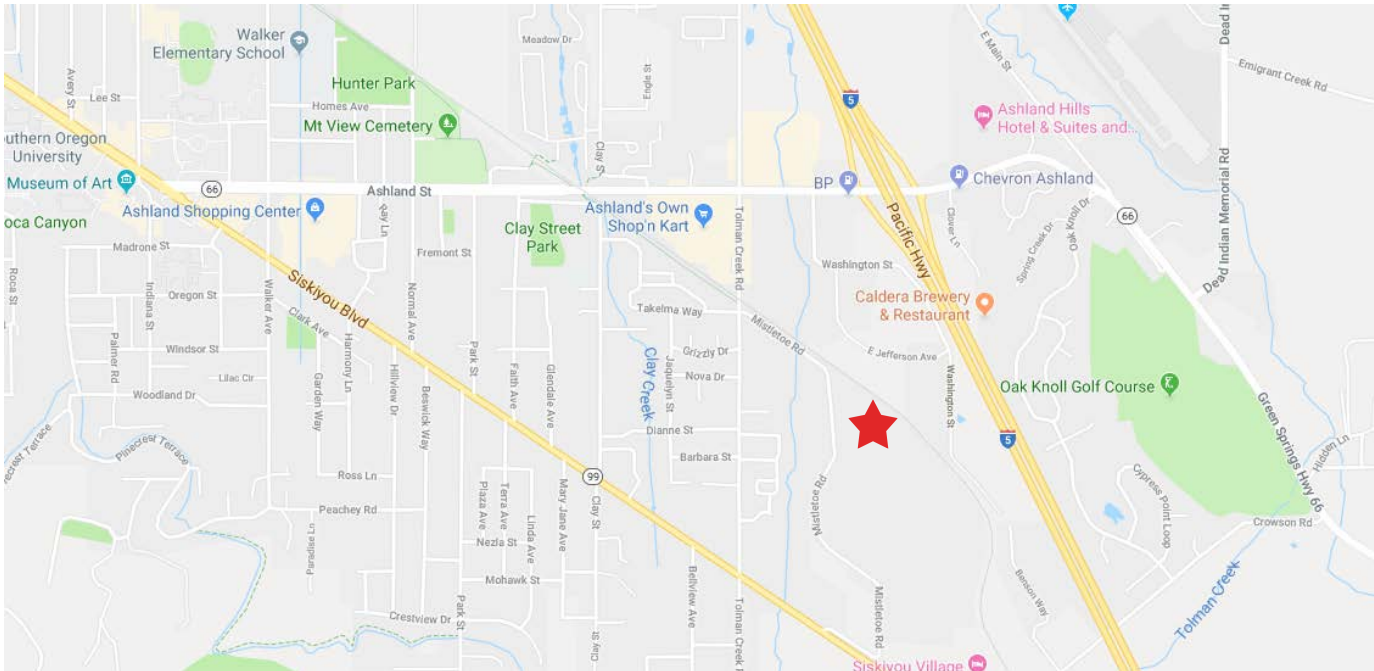

# Directions to Buckingham Strategic Wealth

700 Mistletoe Road., Suite 205  
Ashland, OR 97520  
541-488-3800

## From Downtown Ashland

Head south on Siskiyou Boulevard.  
At SOU, just past 7 Eleven, turn left onto Ashland Street.  
Continue south on Ashland Street toward the I-5 interchange.  
Turn right at the traffic light onto Tolman Creek Road.  
After the train tracks immediately turn left onto Mistletoe Road.  
Once the road curves to the right, 700 Mistletoe Road is the 3rd building on your left.  
Please enter the building through the left door facing the parking lot which reads: Suites 201-206.

## From Medford

Take Exit 14 on I-5 South and turn right.  
At the first traffic light, turn left onto Tolman Creek Road.  
After the train tracks immediately turn left onto Mistletoe Road.  
Once the road curves to the right, 700 Mistletoe Road will be the 3rd building on your left.  
Please enter the building through the left door facing the parking lot which reads: Suites 201-206.

## Parking

Located immediately after the building (Signage reads: 700 Mistletoe Road Self-Storage).