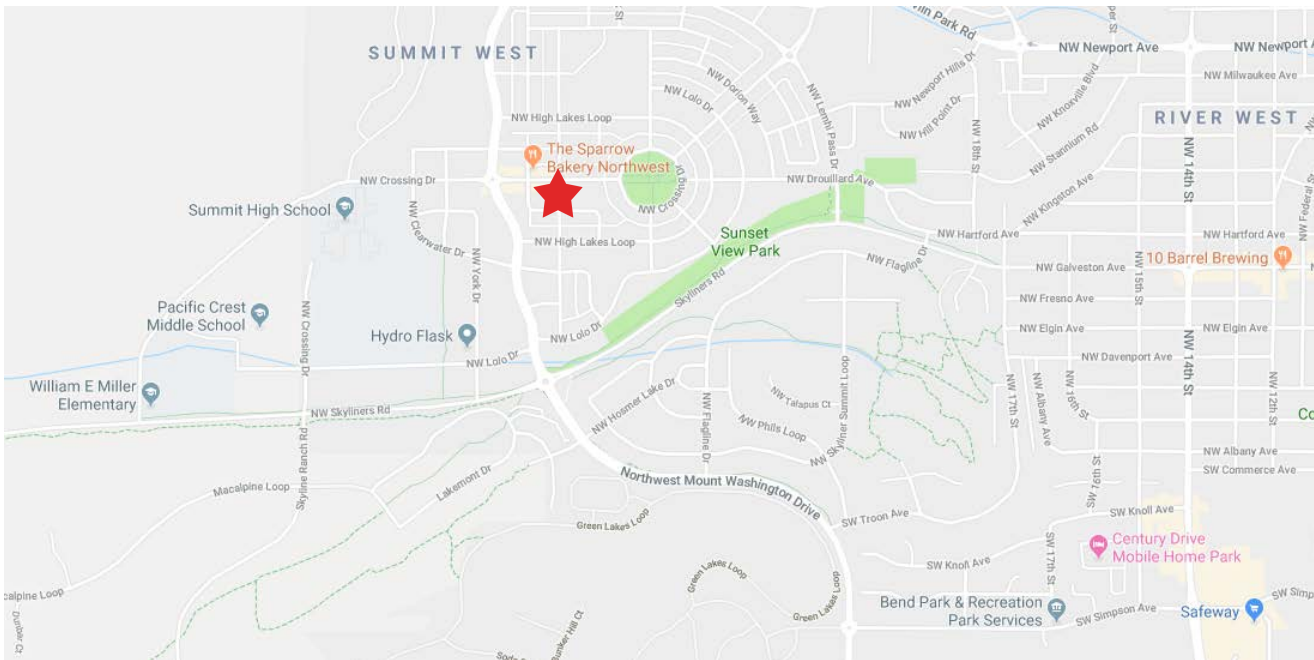

Directions to Buckingham Strategic Wealth

780 NW York Drive., Suite 105
Bend, OR 97703
541-317-1617

From Southwest Bend

Travel northwest on Reed Market Road through the Mt. Washington Drive roundabout.

Continue on Mt. Washington Drive through the NW Skyliners Road roundabout then make the first left onto Clearwater Drive.

Turn right at the 1st cross street onto NW York Drive, our driveway is the first right after the road bends to the left.

From Downtown Bend

Take Galveston Avenue west through the 14th street roundabout.

After about 4 blocks, Galveston turns into NW Skyliners Road.

Continue on Skyliners Road and make a right at the Mt. Washington Drive roundabout.

Make the first left onto NW Clearwater Drive then turn right at the 1st cross street onto NW York Drive, our driveway is the first right after the road bends to the left.