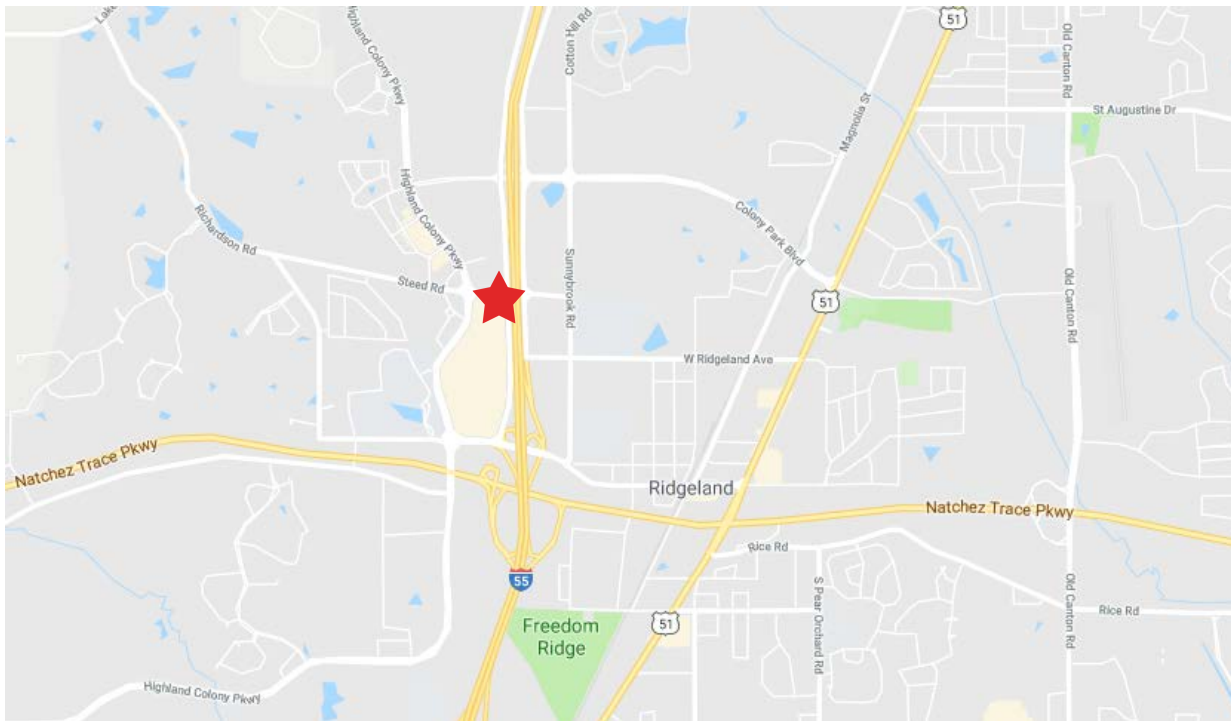

Directions to Buckingham Strategic Wealth

1020 Highland Colony Parkway, Suite 400
Ridgeland, MS 39157

From Madison

Take I-55 South to Ridgeland
Take Exit 107 for Madison Avenue toward Colony Park Blvd
At the end of the Exit there is a traffic light (Madison Ave)
Go straight to stay on the frontage road
Next traffic light is Colony Park Blvd – go straight
Next traffic light is Steed Road – go straight
First right is the entrance for Visitor Parking garage

From Jackson

I55-North to Exit 105B Ridgeland
Go straight through the light and keep right for the frontage road
At the traffic light, go left on Steed Road under the interstate
Left at the traffic light for the frontage road
First right to the Visitor Parking garage