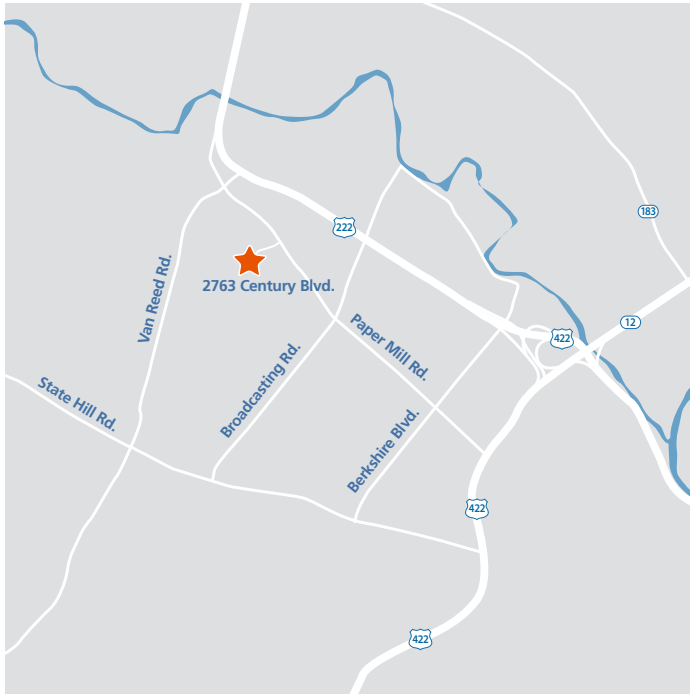

# Directions to Buckingham Strategic Wealth

2763 Century Boulevard  
Wyomissing, PA 19610

## From Lancaster

- Take 222 N (27.9 miles)
- Take the US 222 N exit towards Allentown (0.6)
- Continue onto US 222 N (1.1 miles)
- Exit 222 N at Spring Ridge Drive
- Turn left onto Spring Ridge Drive (0.1 miles)
- Turn left onto Paper Mill Road (0.4 miles)
- Turn right onto Century Blvd
- Proceed to the top of the hill

## From Philadelphia

- Take I-76 W (Schuylkill Expressway W)
- Follow Signs for I-76 W (Pennsylvania Turnpike towards Harrisburg)
- Follow Pennsylvania Turnpike W (28.0 miles)
- Take Exit 298 to I-176 N toward Reading (11.3 miles)
- Take exit 11B on the left to merge onto 422 W towards Reading (6.9 miles)
- Exit 422 W at the Spring Ridge Drive
- Turn left onto Spring Ridge Drive (0.1 miles)
- Turn left onto Paper Mill Road (0.4 miles)
- Turn right onto Century Blvd
- Proceed to the top of the hill

## From Allentown

- Take 222 S towards Reading
- Take the Spring Ridge Drive Exit
- Merge onto Papermill Road (0.5 miles)
- Turn right onto Century Blvd
- Proceed to the top of the hill

Buckingham office is located on the first floor of the Herbein + Company building