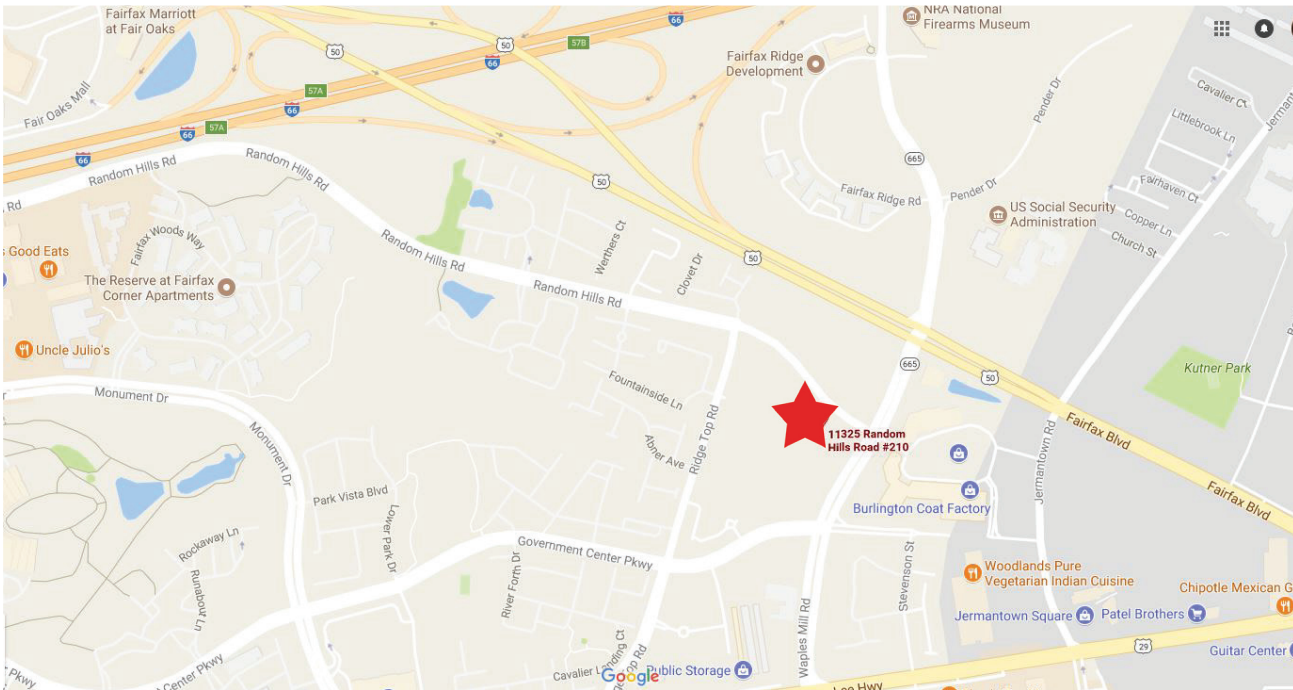

Directions to Buckingham Strategic Wealth

11325 Random Hills Rd., Suite 210
Fairfax, VA 22030
703-760-3673

From I-66 West

Follow I-66 W, take Exit 57A and merge onto US-50 toward Fairfax
Turn right onto Waples Mill Road (0.1 mi)
Take the first right onto Random Hills Road (0.05 mi)
11325 Random Hills Rd. (Bridgewater Corporate Building) is on your left

From I-66 East

Follow I-66 E to US-50 E
Take exit 57A to US-50
Turn right onto Waples Mill Road (0.1 mi)
Take the first right onto Random Hills Road (0.05 mi)
11325 Random Hills Rd. (Bridgewater Corporate Building) is on your left

Parking

Free parking garage is located behind the building.